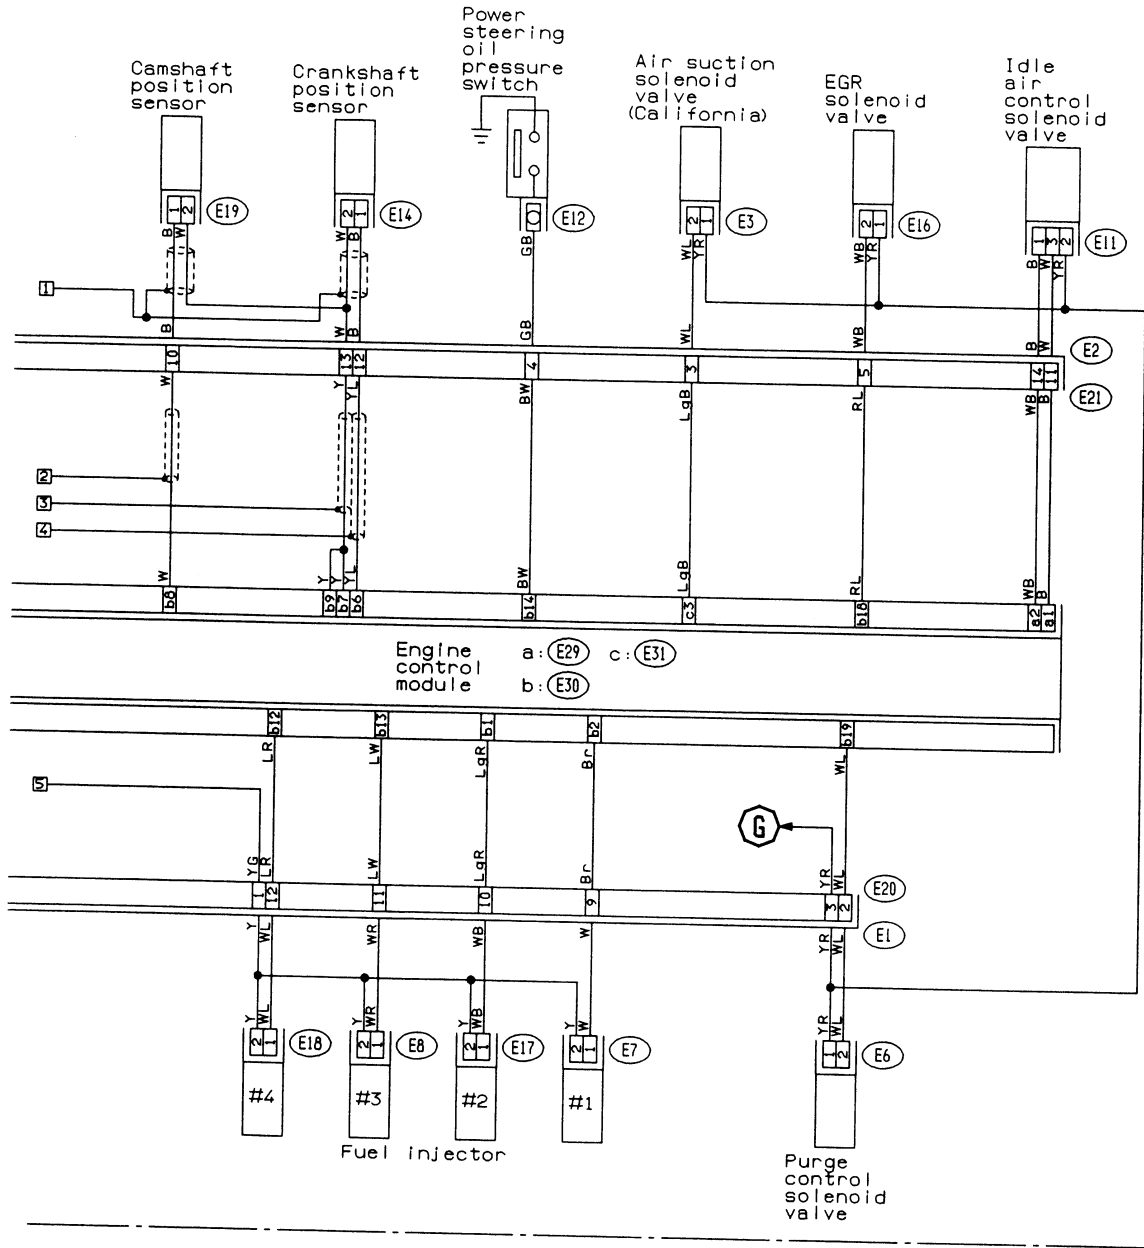

13. ENGINE ELECTRICAL SYSTEM

GU10-01A

5. Wiring Diagram

GU10-01C

WIRING DIAGRAM

- (E19) (Gray)
- (E7) (Gray)
- (E17) (Gray)
- (E3) (Gray)
- (E14) (Gray)
- (E8) (Gray)
- (E18) (Gray)
- (E16) (Brown)
- (E6) (Blue)
- (E11) (Gray)
- (E12) (Gray)
- (E12) (Gray)
- (E20) (Gray)
- (E1) (Gray)
- (E6) (Blue)
- (E11) (Gray)

GU10-01D