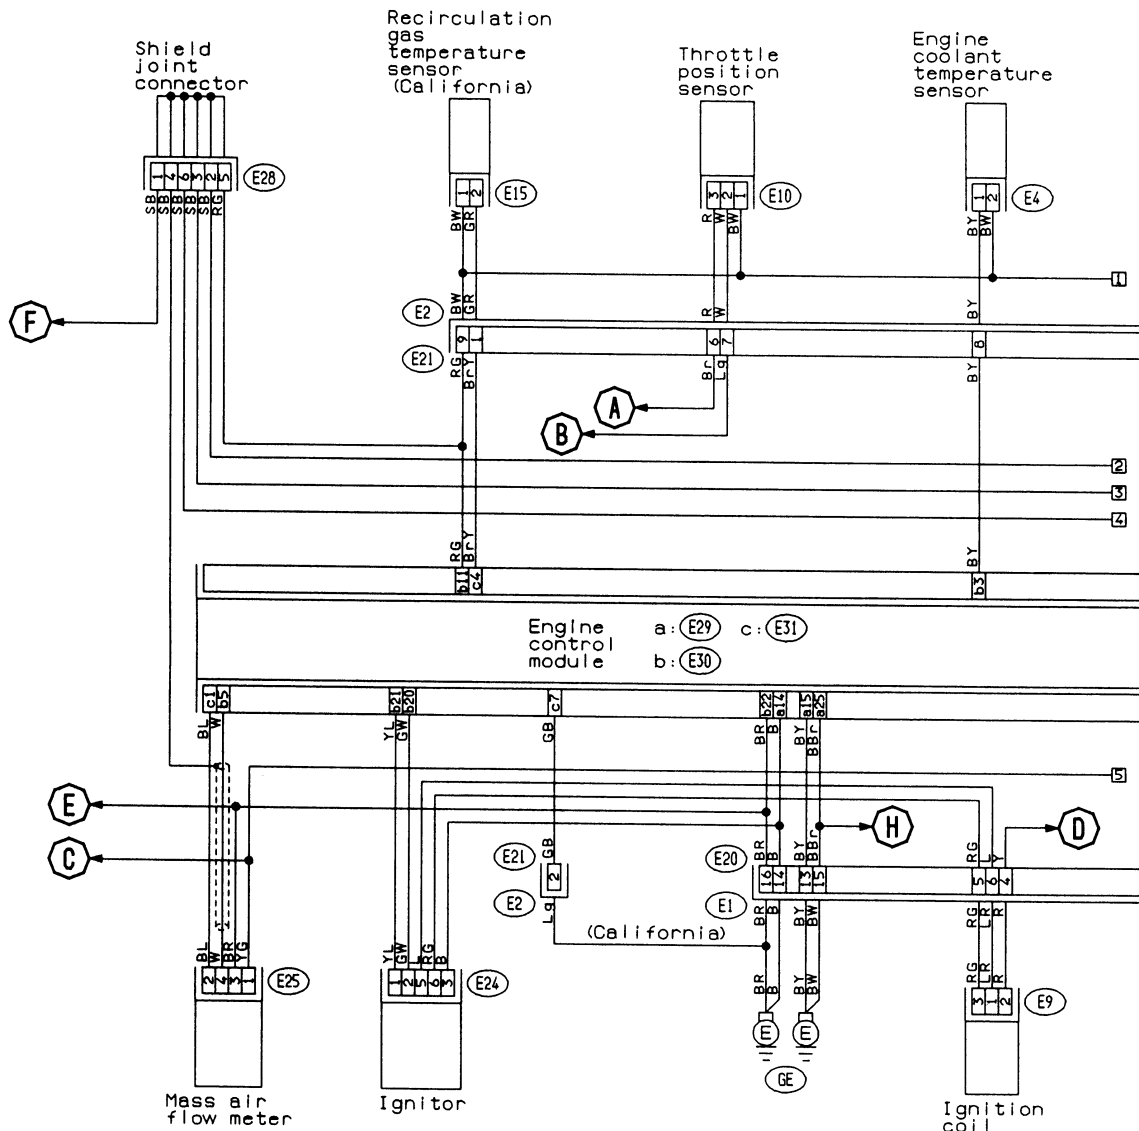

13. ENGINE ELECTRICAL SYSTEM

GU10-01A

5. Wiring Diagram

GU10-01C

WIRING DIAGRAM

- (E19) (Gray)
- (E7) (Gray)
- (E17) (Gray)
- (E3) (Gray)
- (E14) (Gray)
- (E8) (Gray)
- (E18) (Gray)
- (E16) (Brown)
- (E6) (Blue)
- (E11) (Gray)
- (E12) (Gray)
- (E12) (Gray)
- (E20) (Gray)
- (E1) (Gray)
- (E6) (Blue)
- (E11) (Gray)

GU10-01D