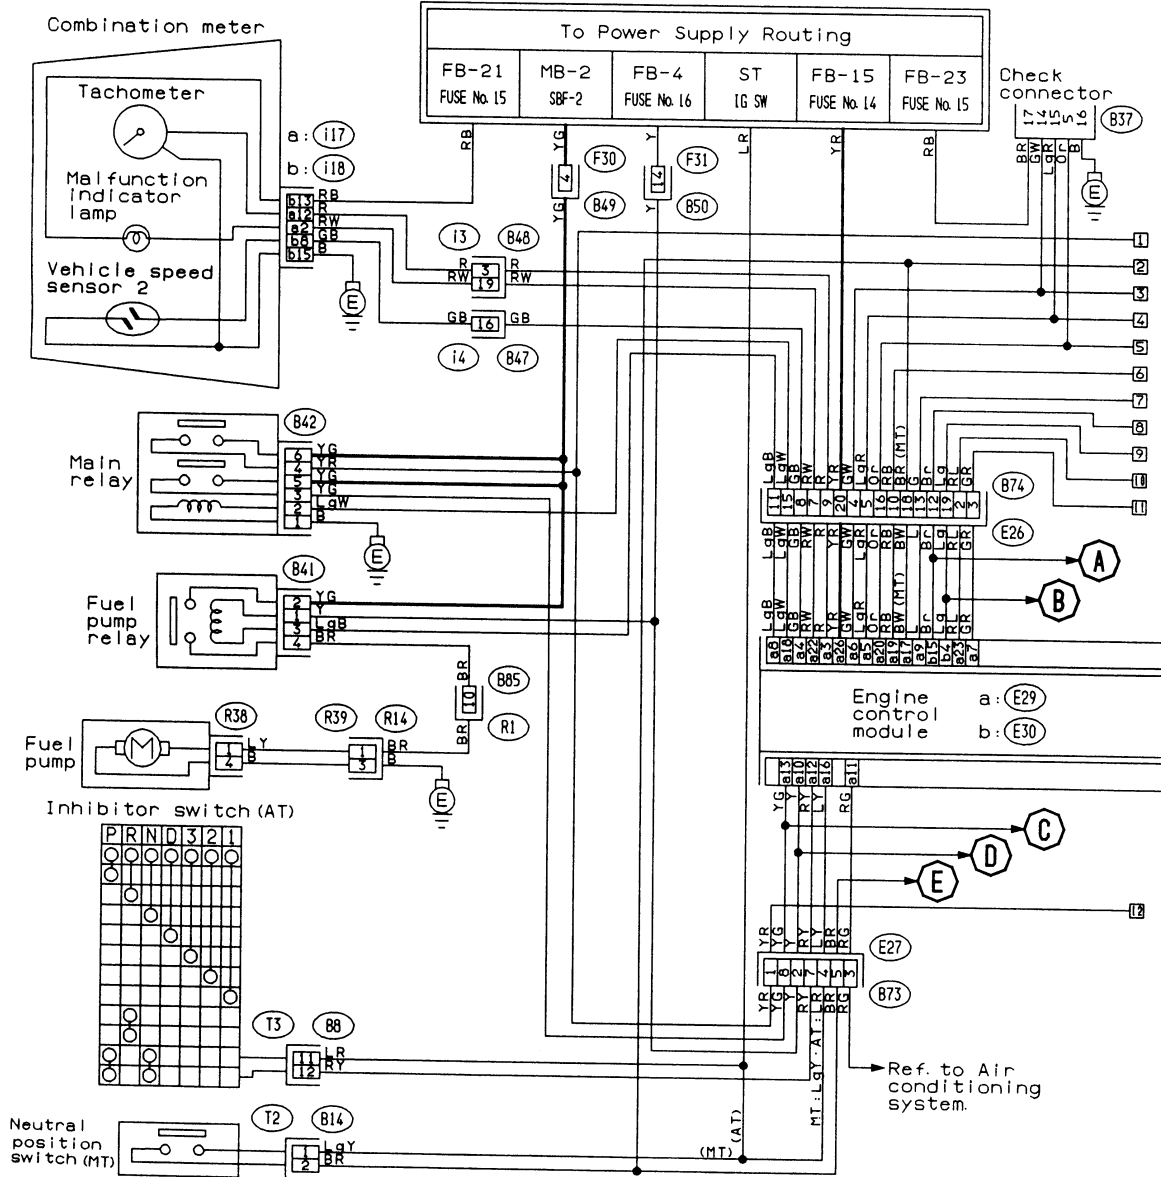

13. ENGINE ELECTRICAL SYSTEM

GU10-01A

5. Wiring Diagram

GU10-01C

WIRING DIAGRAM

- (E19) (Gray)
- (E7) (Gray)
- (E17) (Gray)
- (E3) (Gray)
- (E14) (Gray)
- (E8) (Gray)
- (E18) (Gray)
- (E16) (Brown)
- (E6) (Blue)
- (E11) (Gray)
- (E12) (Gray)
- (E12) (Gray)
- (E20) (Gray)
- (E1) (Gray)
- (E6) (Blue)
- (E11) (Gray)

GU10-01D