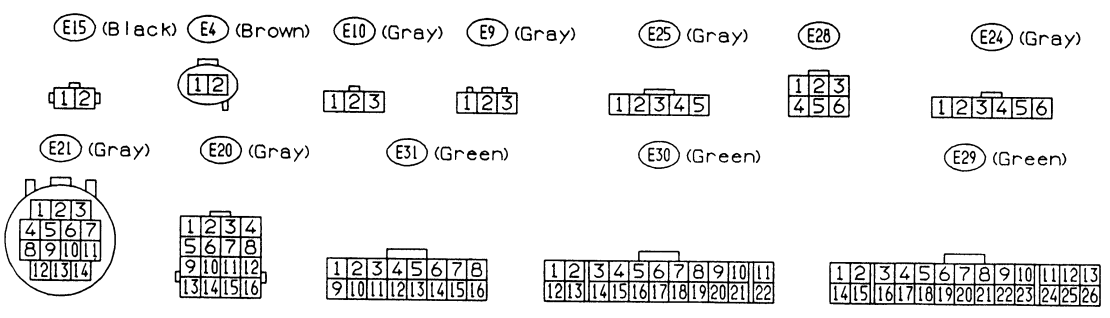

13. ENGINE ELECTRICAL SYSTEM

GU10-01A

5. Wiring Diagram

GU10-01C

WIRING DIAGRAM

- (E19) (Gray)
- (E7) (Gray)
- (E17) (Gray)
- (E3) (Gray)
- (E14) (Gray)
- (E8) (Gray)
- (E18) (Gray)
- (E16) (Brown)
- (E6) (Blue)
- (E11) (Gray)
- (E12) (Gray)
- (E12) (Gray)
- (E20) (Gray)
- (E1) (Gray)
- (E6) (Blue)
- (E11) (Gray)

GU10-01D