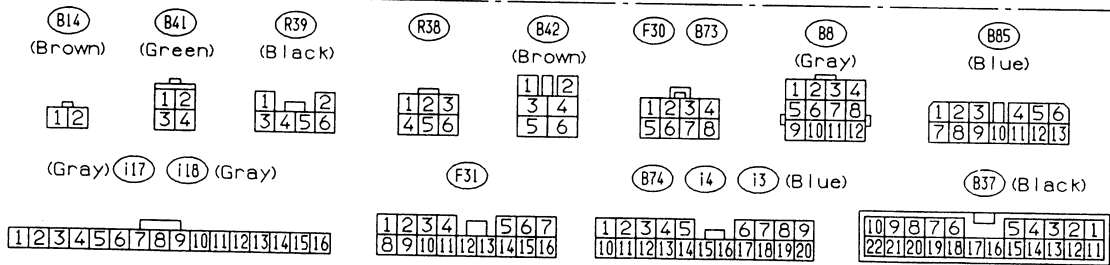

13. ENGINE ELECTRICAL SYSTEM

GU10-01A

5. Wiring Diagram

GU10-01C

WIRING DIAGRAM

- (E19) (Gray)
- (E7) (Gray)
- (E17) (Gray)
- (E3) (Gray)
- (E14) (Gray)
- (E8) (Gray)
- (E18) (Gray)
- (E16) (Brown)
- (E6) (Blue)
- (E11) (Gray)
- (E12) (Gray)
- (E12) (Gray)
- (E20) (Gray)
- (E1) (Gray)
- (E6) (Blue)
- (E11) (Gray)

GU10-01D